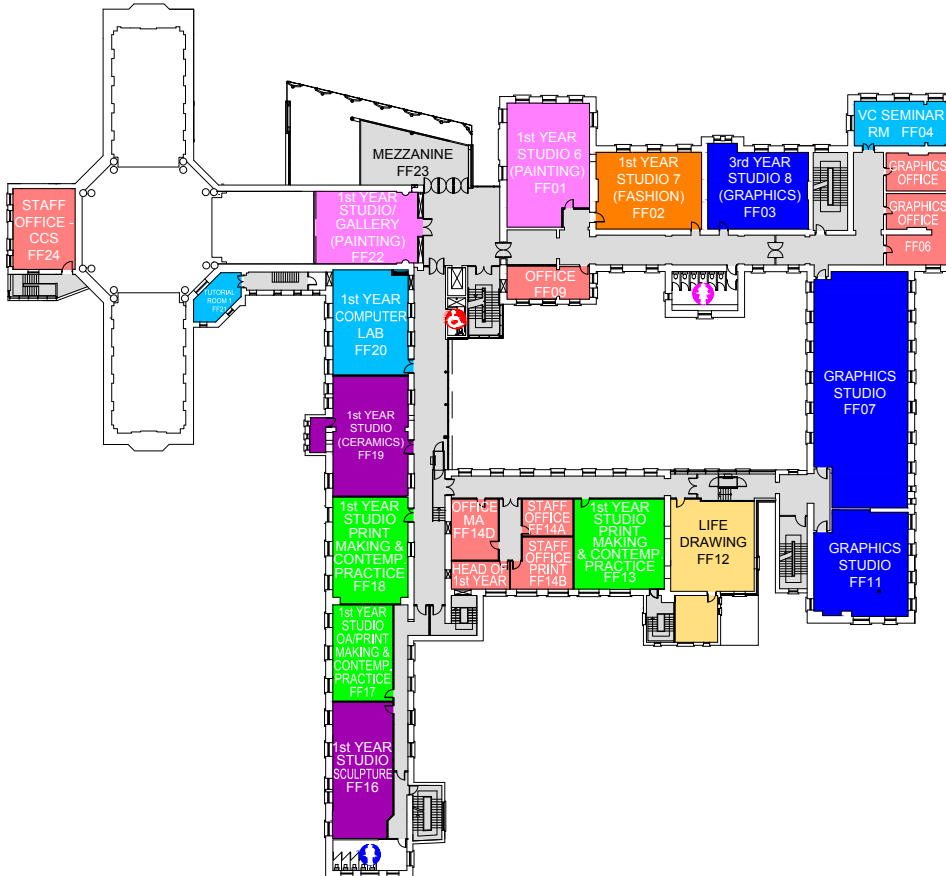

CLARE STREET
GROUND FLOOR

LEGEND:

- STUDENT SERVICES & AMENITIES (LIBRARY, CANTEN)
- LECTURE/TUTORIAL ROOMS
- SCULPTURE
- PHOTOGRAPHY
- WOODWORK & METALWORK
- PRINT & TEXTILES
- GALLERY
- MULTIMEDIA & GRAPHICS
- STAFF OFFICES & MEETING ROOMS
- ♂ MALE WC
- ♀ FEMALE WC
- ♿ ACCESSIBLE WC
- 💻 OPEN ACCESS COMPUTER WORKSTATIONS

CLARE STREET
FIRST FLOOR

LEGEND:

- PAINTING
- LECTURE/TUTORIAL ROOMS/LABS
- SCULPTURE & CERAMICS
- LIFE DRAWING
- PRINT & TEXTILES
- FASHION
- MULTIMEDIA & GRAPHICS
- STAFF OFFICES
- f MALE WC
- f FEMALE WC
- a ACCESSIBLE WC

CLARE STREET
SECOND FLOOR

LEGEND:

- PAINTING
- TUTORIAL ROOMS
- FASHION
- STAFF OFFICES
- TEXTILES
- ♂ MALE WC
- ♀ FEMALE WC
- ♿ ACCESSIBLE WC
- + FIRST AID