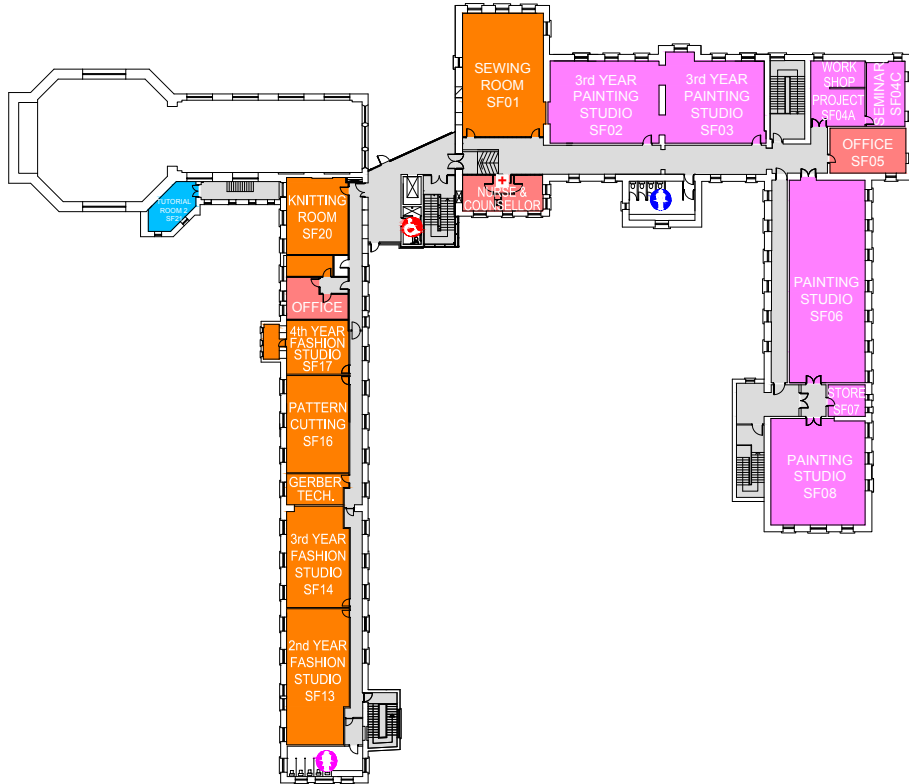

CLARE STREET
GROUND FLOOR

LEGEND:

- STUDENT SERVICES & AMENITIES (LIBRARY, CANTEN)
- LECTURE/TUTORIAL ROOMS
- SCULPTURE
- PHOTOGRAPHY
- WOODWORK & METALWORK
- PRINT & TEXTILES
- GALLERY
- MULTIMEDIA & GRAPHICS
- STAFF OFFICES & MEETING ROOMS
- ♂ MALE WC
- ♀ FEMALE WC
- ♿ ACCESSIBLE WC
- 💻 OPEN ACCESS COMPUTER WORKSTATIONS

CLARE STREET
FIRST FLOOR

LEGEND:

- PAINTING
- LECTURE/TUTORIAL ROOMS/LABS
- SCULPTURE & CERAMICS
- LIFE DRAWING
- PRINT & TEXTILES
- FASHION
- MULTIMEDIA & GRAPHICS
- STAFF OFFICES
- f MALE WC
- f FEMALE WC
- a ACCESSIBLE WC

CLARE STREET
SECOND FLOOR

LEGEND:

- PAINTING
- TUTORIAL ROOMS
- FASHION
- STAFF OFFICES
- TEXTILES
- ♂ MALE WC
- ♀ FEMALE WC
- ♿ ACCESSIBLE WC
- + FIRST AID