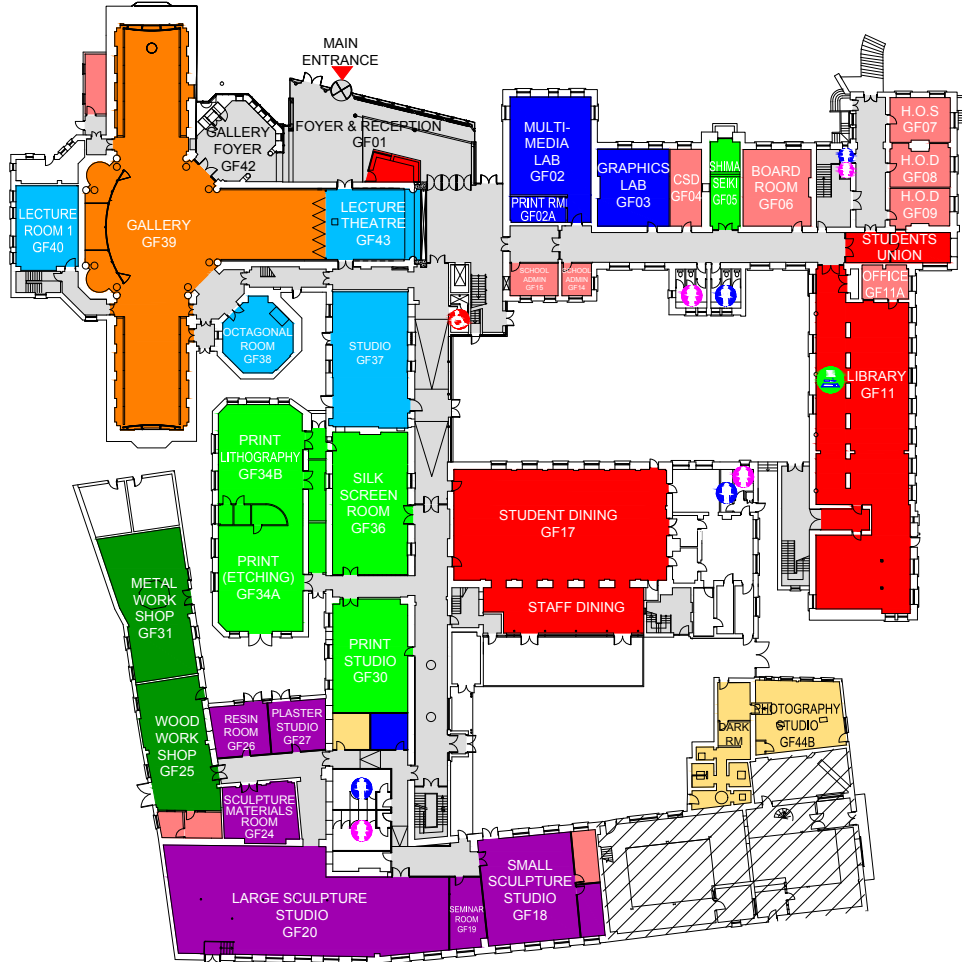

CLARE STREET
GROUND FLOOR

LEGEND:

- STUDENT SERVICES & AMENITIES (LIBRARY, CANTEN)
- LECTURE/TUTORIAL ROOMS
- SCULPTURE
- PHOTOGRAPHY
- WOODWORK & METALWORK
- PRINT & TEXTILES
- GALLERY
- MULTIMEDIA & GRAPHICS
- STAFF OFFICES & MEETING ROOMS
- ♂ MALE WC
- ♀ FEMALE WC
- ♿ ACCESSIBLE WC
- 💻 OPEN ACCESS COMPUTER WORKSTATIONS

CLARE STREET
FIRST FLOOR

LEGEND:

- PAINTING
- LECTURE/TUTORIAL ROOMS/LABS
- SCULPTURE & CERAMICS
- LIFE DRAWING
- PRINT & TEXTILES
- FASHION
- MULTIMEDIA & GRAPHICS
- STAFF OFFICES
- f MALE WC
- f FEMALE WC
- a ACCESSIBLE WC

CLARE STREET
SECOND FLOOR

LEGEND:

- PAINTING
- TUTORIAL ROOMS
- FASHION
- STAFF OFFICES
- TEXTILES
- ♂ MALE WC
- ♀ FEMALE WC
- ♿ ACCESSIBLE WC
- + FIRST AID